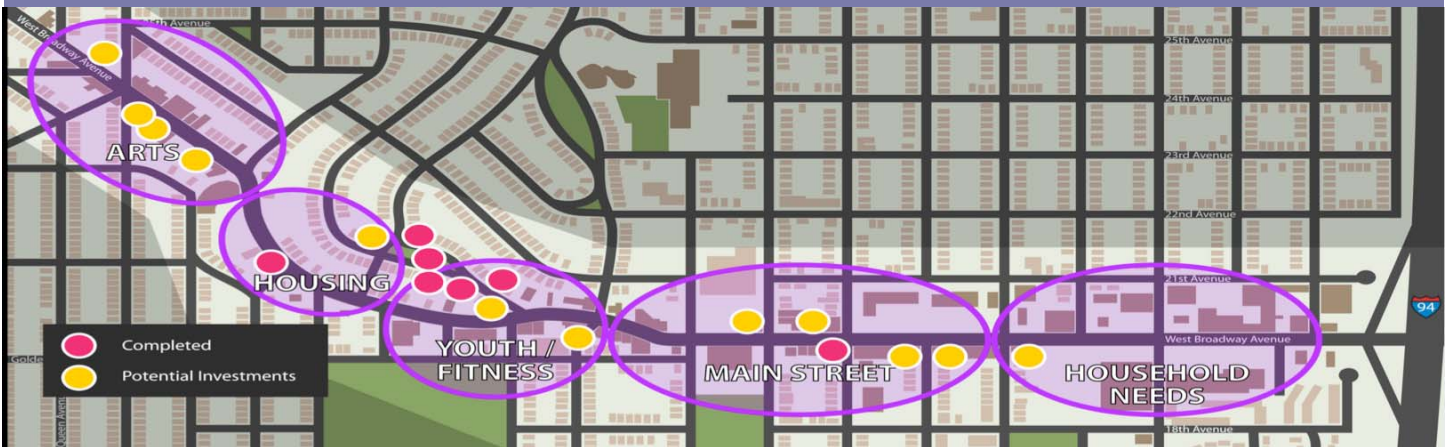

Penn & West Broadway
KMOJ Radio Station,
Full Serve Restaurant

Catalyst Zone: West Broadway, North Minneapolis

1200 West Broadway >>
 Office Space,
 Community Kitchen &
 Events Space,
 Retail/Café
 Complete Fall 2009